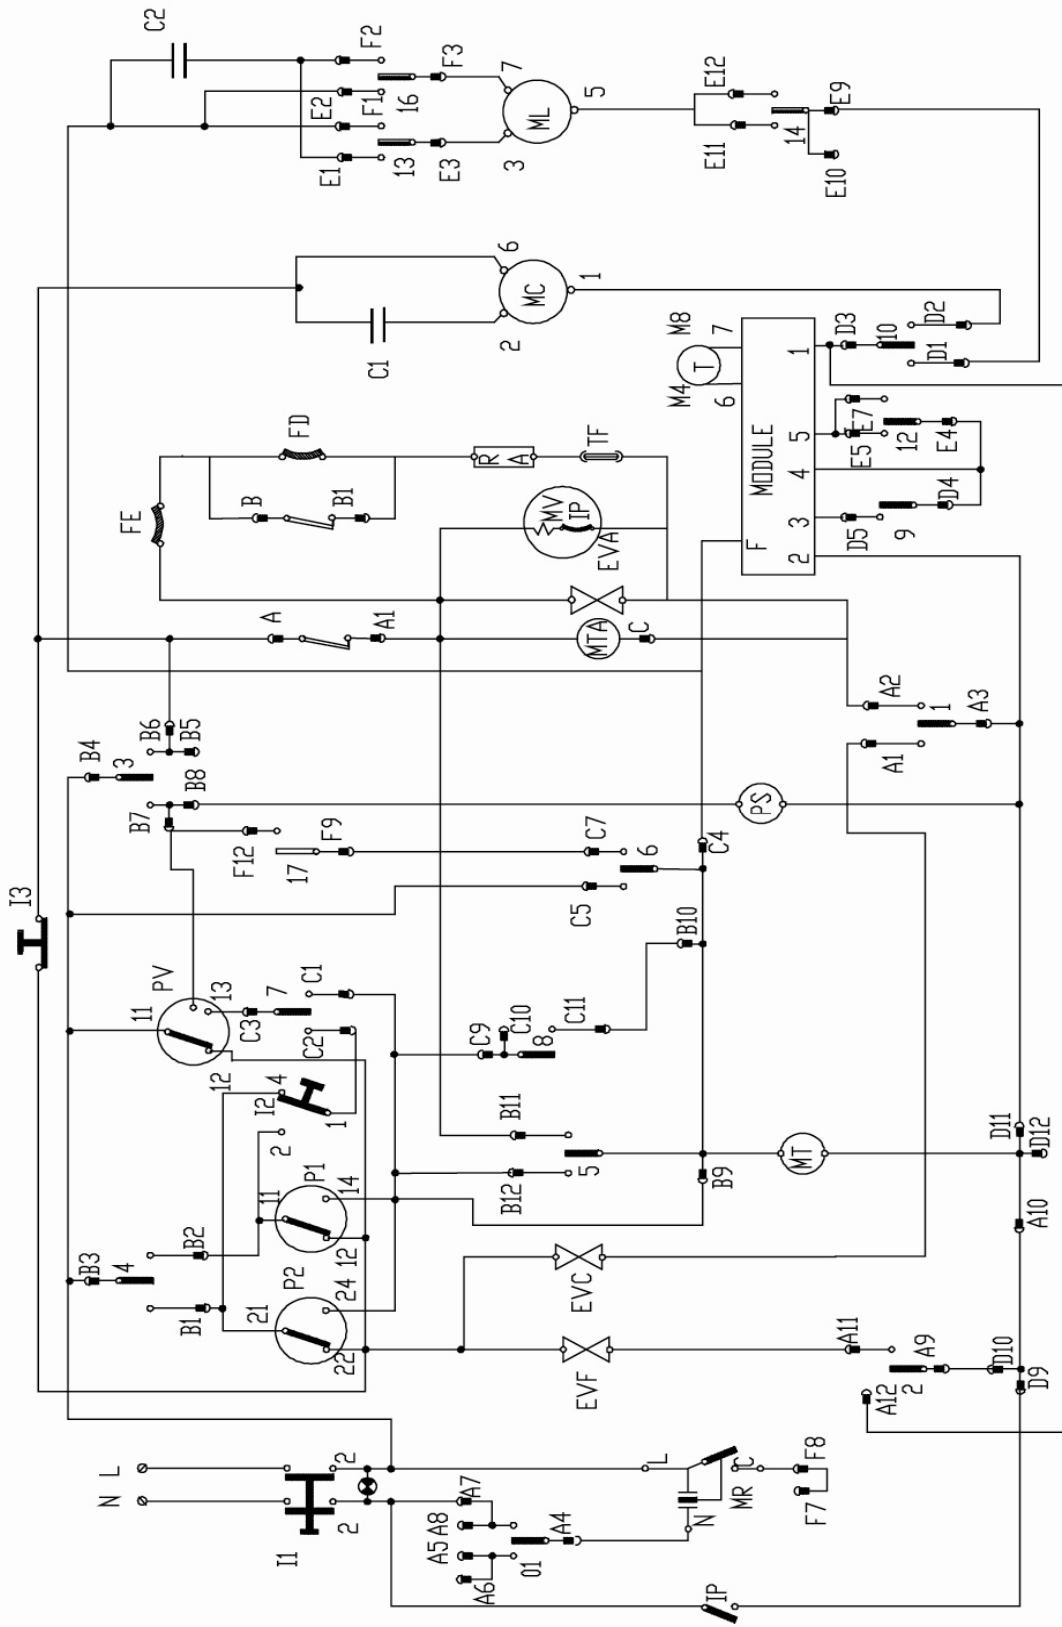

CIRCUIT DIAGRAMS

Fourth Edition – February 2006

LAUNDRY PRODUCTS

Combo Washer Dryer

MODELS

EZ3710CEE (WHITE / PLATINUM) - VENTLESS

EZ1710 V (WHITE / PLATINUM) - VENTING

EZ3710CEE CIRCUIT DIAGRAM

I1: POWER I2: 1/2 LOAD I3: NO SPIN