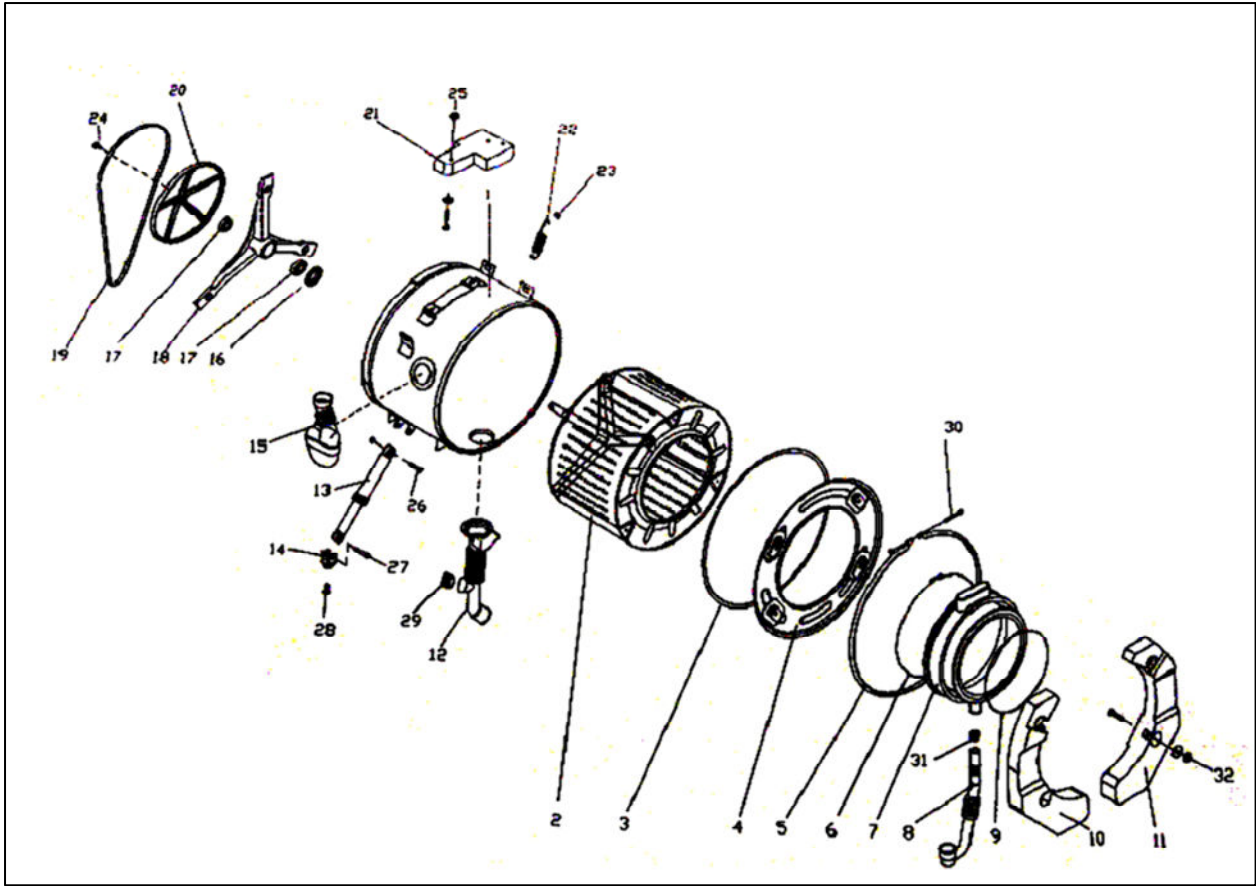

Table 2 - Tub & Drum

Table 2 - Tub & Drum

S NO.	PART#	DESCRIPTION
1	50811	Tub assembly -3720
1	60811	Tub assembly -1720
2	50729	Drum assembly
3	50812	Tub Gasket
4	50813	Tub front flange
5	50818	U - Clamp
6	50779	Clamp -Porthole diaphragm & tub
7	50778	Porthole Diaphragm (Boot)
8	00722	Detergent recycling hose
9	50780	Porthole diaphragm clamp
10	50735	Front counterweight (Left)
11	51735	Front counterweight (Right)
12	50741	Hose - tub to pump
13	50795	Shock absorber
14	50796	Shock absorber support
15	50740	Hose - soap dispenser to tub
16	00781	Retaining ring
17	00782	Ball bearing 6204
17	00829	Ball bearing 6205
18	50814	Tub Spider assembly
19	50777	Drive belt
20	50724	Pulley assembly
21	50817	Upper counterweight
22	50815	Tub suspension spring – left
23	00798	Spring rest
24	00704	Bolt –Drum Pulley Fixing
22	51815	Tub suspension spring- right