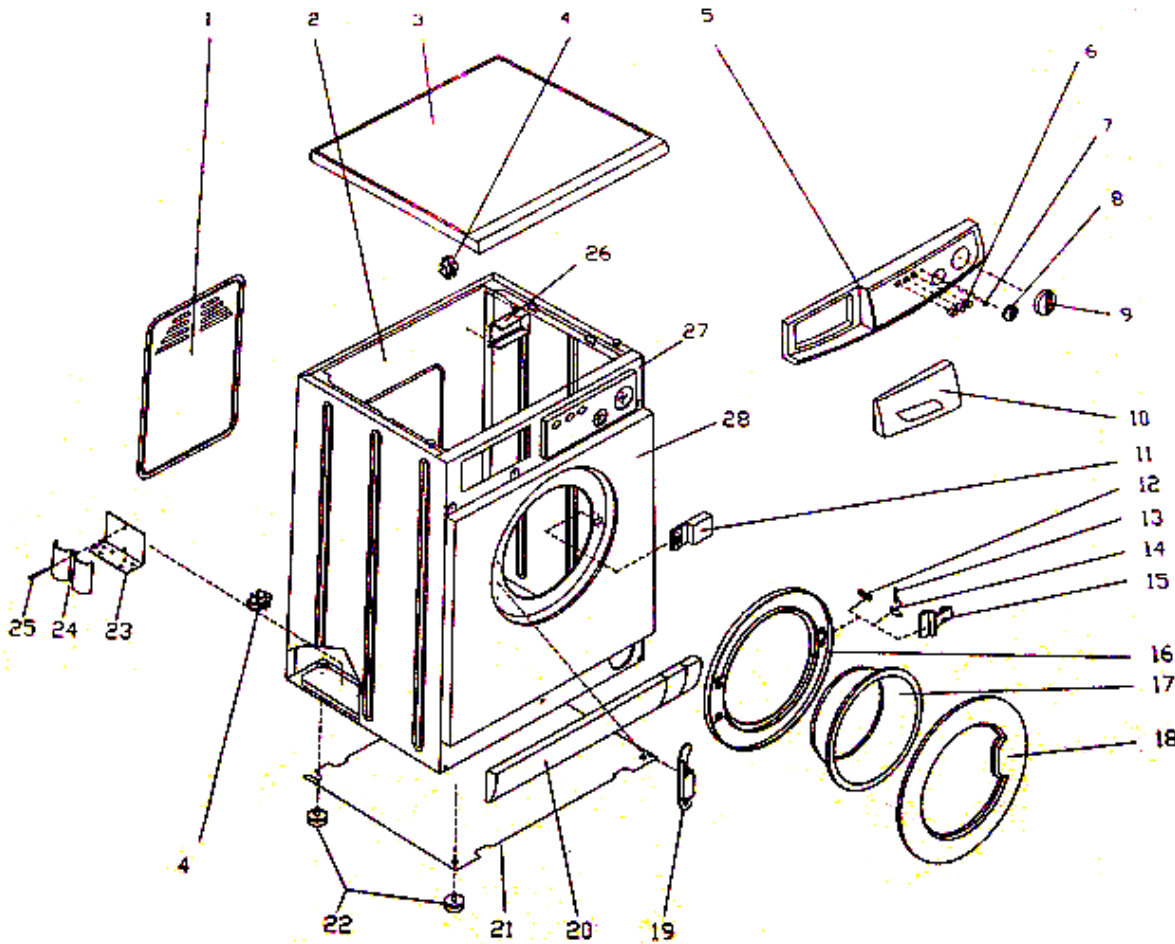

Table 1-Cabinet & Porthole

Table 1-Cabinet & Porthole

S NO.	PART#	DESCRIPTION
1	50703	Back panel -White
1	51703	Back panel -Platinum
3	50803	Top panel assembly-White-3720
3	51803	Top panel assembly-Platinum-3720
3	60803	Top panel assembly-White-1720

Table 2 - Tub & Drum

Table 2 - Tub & Drum

S NO.	PART#	DESCRIPTION
1	50811	Tub assembly -3720
1	60811	Tub assembly -1720
2	50729	Drum assembly
3	50812	Tub Gasket
4	50813	Tub front flange
5	50818	U - Clamp
6	50779	Clamp -Porthole diaphragm & tub
7	50778	Porthole Diaphragm (Boot)
8	00722	Detergent recycling hose
9	50780	Porthole diaphragm clamp
10	50735	Front counterweight (Left)
11	51735	Front counterweight (Right)
12	50741	Hose - tub to pump
13	50795	Shock absorber
14	50796	Shock absorber support
15	50740	Hose - soap dispenser to tub
16	00781	Retaining ring
17	00782	Ball bearing 6204
17	00829	Ball bearing 6205
18	50814	Tub Spider assembly
19	50777	Drive belt
20	50724	Pulley assembly
21	50817	Upper counterweight
22	50815	Tub suspension spring – left
23	00798	Spring rest
24	00704	Bolt –Drum Pulley Fixing
22	51815	Tub suspension spring- right