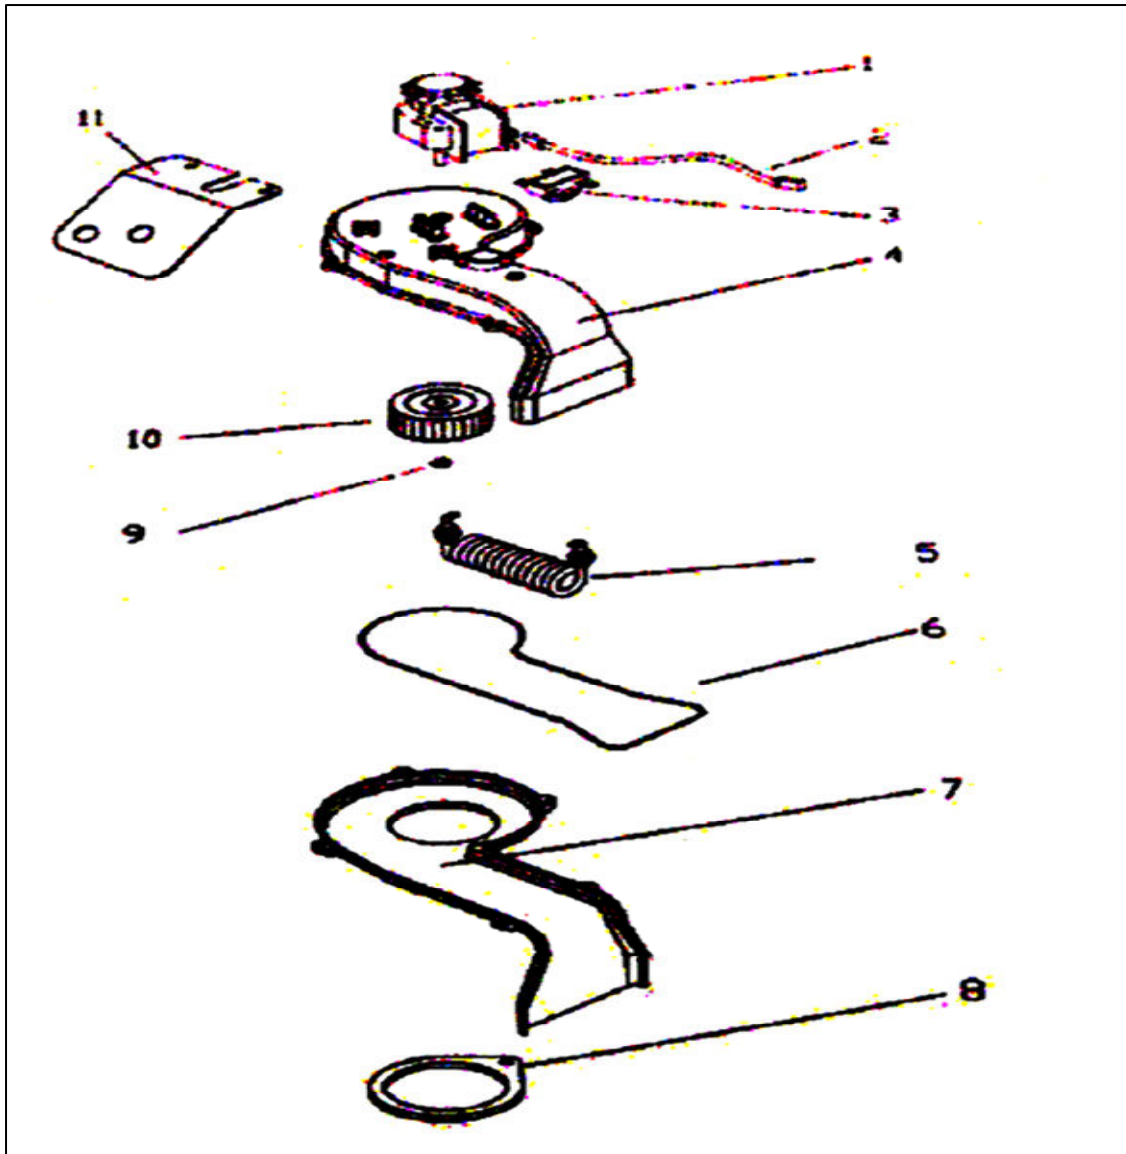

Table 4 - Ventilation

Table 4 – Ventilation

Table 4 - Ventilation

S NO.	PART#	DESCRIPTION
01	50732	Fan motor-
2	00807	Fusible Link (144degree)
3	00808	Thermostat
4	50825	Upper heater housing
5	00745	Heating element
6	50737	Gasket
7	51825	Lower heater housing
8	51721	Condenser gasket to heater housing
9	00733	Nut
10	51733	Impeller assembly(squirrel cage)
11	50903	Heater Housing Support Plate
A	53692	Complete Heater Housing-3720/1720