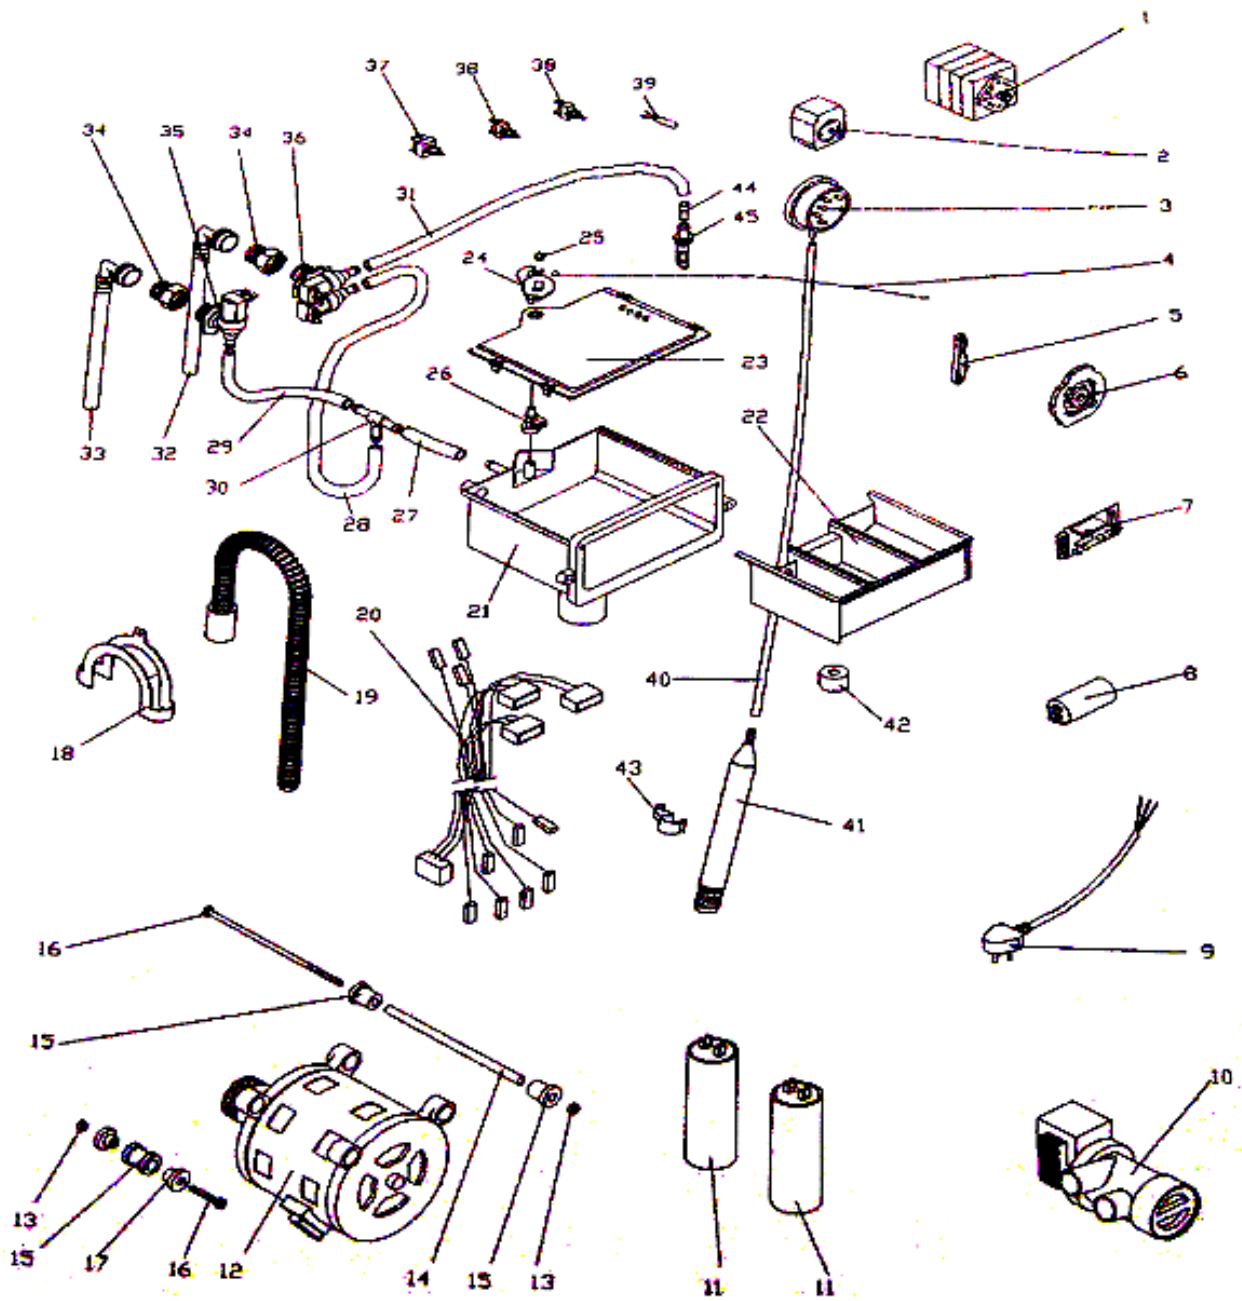

Table 3 – Controls

Table 3 - Controls

S NO.	PART#	DESCRIPTION
1	50819	Washer timer
2	50728	Dryer timer
3	50774	Pressure switch (3 Water Level)
4	50805	Transmission to detergent tray
5	50713	Cam follower
6	50802	Timer cam
7	00791	Electronic module
8	50907	EMC Filter
9	50716	Power cord
10	50776	Drain Pump -70 w
11	50714	Capacitor -65 MF
12	50751	Main Motor
13	50754	Nut M6
15	50711	Bush for motor (rubber)
16	50752	Motor bolt M6X212
17	50901	Bush For Motor (Aluminum)
18	00788	Support for drain hose
19	00727	Drain hose
20	50822	Wiring assembly-3720
20	60822	Wiring assembly-1720
21	50742	Hopper
22	50723	Detergent tray
23	50743	Hopper cover
24	50731	Ejector Guide
25	50726	Dispenser spring
27,28,29	50810	Tube between solenoid valve and detergent tray
30	00806	"T" coupling
31	50902	Tube between Solenoid Valve & Condenser Chamber
32	00746	Inlet water hose (Cold)
33	01746	Inlet water hose (Hot)
34	00773	Pressure reducing valve
35	00821	Hot water valve
36	10820	Cold water valve -3720
36	20820	Cold water valve -1720
37	52799	Push button - On/Off
38	50799	Push button - Function Switch
39	50748	Light bulb
40	50775	Hose(to pressure switch)
41	00702	Air trap
42	00786	Sponge for hose to pressure switch
43	00717	Clamp for air trap
44,45	10736	Flow valve (to condensing chamber) -3720